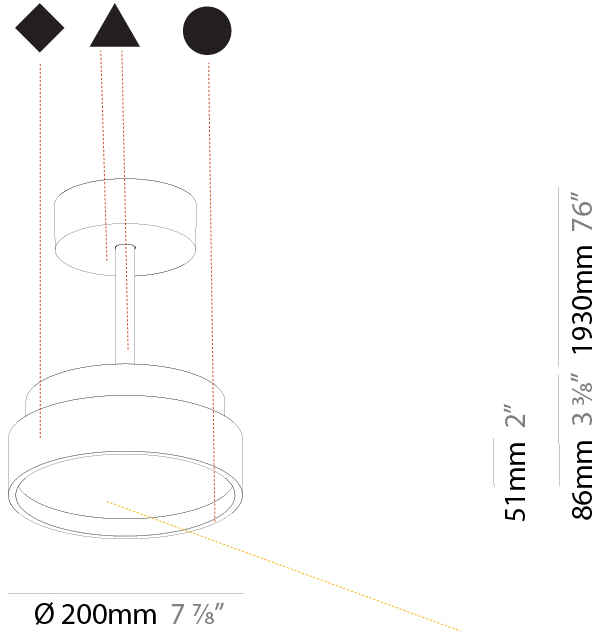

GENERAL

Series: Sign Diva Tube
Subseries: Sign Diva Tube Korona
Brand: Prolicht
Division: Architectural
Mounting Type: Suspension
Mounting Location: Ceiling
Subcategory: Pendant

PHYSICAL

Shape: Round
Diameter (mm): 200
Diameter (in): 7 7/8
Height (mm): 86
Height (in): 3 3/8
Max. Overall Height (mm): 2016
Max. Overall Height (in): 79 3/8
Light Distribution: Direct
Weight (kg): 1.789
Weight (lbs): 3.944
Diffuser: PMMA - Opal / Micro-Prism / Sparkling Secret / Vintage Industrial
Fixture Finish: SSR / BKV / CWI / CRY / HAB / UFT / ITA / RUA / FTG / MYG / LOD / PUS / FRO / FUP / KIA / POP / BLS / SPG / MEY / GOH / GUM / CHC / COM / ABZ / JAG / OBR / MOS / ROR
Fixture Material: Extruded Aluminum / Steel

ELECTRICAL

Lamp Type: LED (Zhaga Standard)
Input Wattage (W): 10
Dimming: Tri-Mode (Non-Dimming and Phase Dimming (120Vac only) and 0-10V Dimming)
Driver Included: Yes
Driver Location: Integrated
Driver Type: Constant Current - Universal
Driver Class: Class 2
Input Voltage (V): 120 - 277
Constant Current (MA): 350

LED

Color Temperature (°K): 2700 / 3000 / 3500 / 4000
Max. Delivered Lumen (lm): 836 / 895 / 903 / 921
Nominal Lumen (lm): 1280 / 1370 / 1382 / 1410
CRI: >90 CRI
Lamp Life (hrs): 50000

OPTICAL

RATINGS AND CERTIFICATIONS

Certified By: Certified for North American Standards
IP rating: IP20