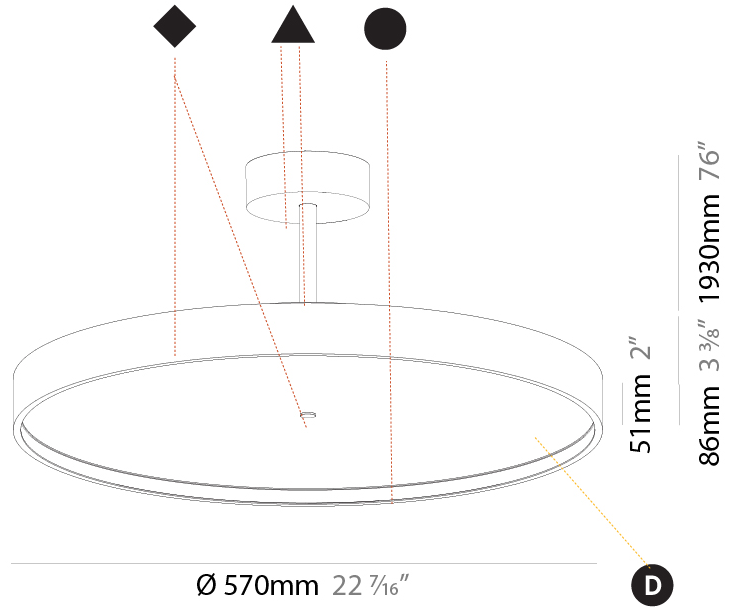

GENERAL

Series: Sign Diva Tube
Subseries: Sign Diva Tube Korona
Brand: Prolicht
Division: Architectural
Mounting Type: Suspension
Mounting Location: Ceiling
Subcategory: Pendant

PHYSICAL

Shape: Round
Diameter (mm): 570
Diameter (in): 22 7/16
Height (mm): 86
Height (in): 3 3/8
Max. Overall Height (mm): 2016
Max. Overall Height (in): 79 3/8
Light Distribution: Direct
Weight (kg): 7.982
Weight (lbs): 17.597

Diffuser: PMMA - Opal / Micro-Prism / Sparkling Secret / Vintage Industrial

Fixture Finish: SSR / BKV / CWI / CRY / HAB / UFT / ITA / RUA / FTG / MYG / LOD / PUS / FRO / FUP / KIA / POP / BLS / SPG / MEY / GOH / GUM / CHC / COM / ABZ / JAG / OBR / MOS / ROR

Fixture Material: Extruded Aluminum / Steel

ELECTRICAL

Lamp Type: LED (Zhaga Standard)
Input Wattage (W): 49
Total Output Wattage (W): 46.9
Dimming: Tri-Mode (Non-Dimming and Phase Dimming (120Vac only) and 0-10V Dimming)
Driver Included: Yes
Driver Location: Integrated
Driver Type: Constant Current - Universal
Driver Class: Class 2
Input Voltage (V): 120 - 277
Constant Current (MA): 350

LED

Color Temperature (*K): 2700 / 3000 / 3500 / 4000
Max. Delivered Lumen (lm): 4978 / 5337 / 5384 / 5494
Nominal Lumen (lm): 6199 / 6646 / 6705 / 6842
CRI: >90 CRI
Lamp Life (hrs): 50000

OPTICAL

RATINGS AND CERTIFICATIONS

Certified By: Certified for North American Standards
IP rating: IP20